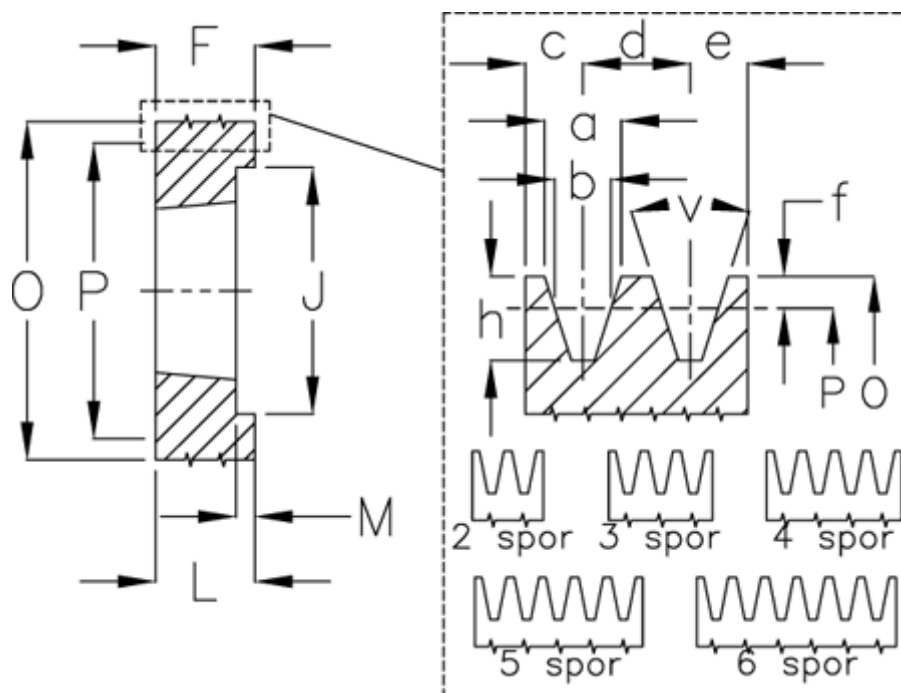

Article number: 604111019003

Description: V-belt pulley SPB 190/3 TL2517

Measures

a	= 16.3	For bush	= 2517	P	= 190
b	= 14.0	h	= 17.5	Type	= SPB
Bush ζ max	= 60	J	= 147	v	= 34 degrees
c	= 12.5	K	= -		
d	= 19	L	= 45		
e	= 12.5	m	= 18.0		
f	= 3.5	Number of ribs	= 3		
F	= 63	O	= 197.0		